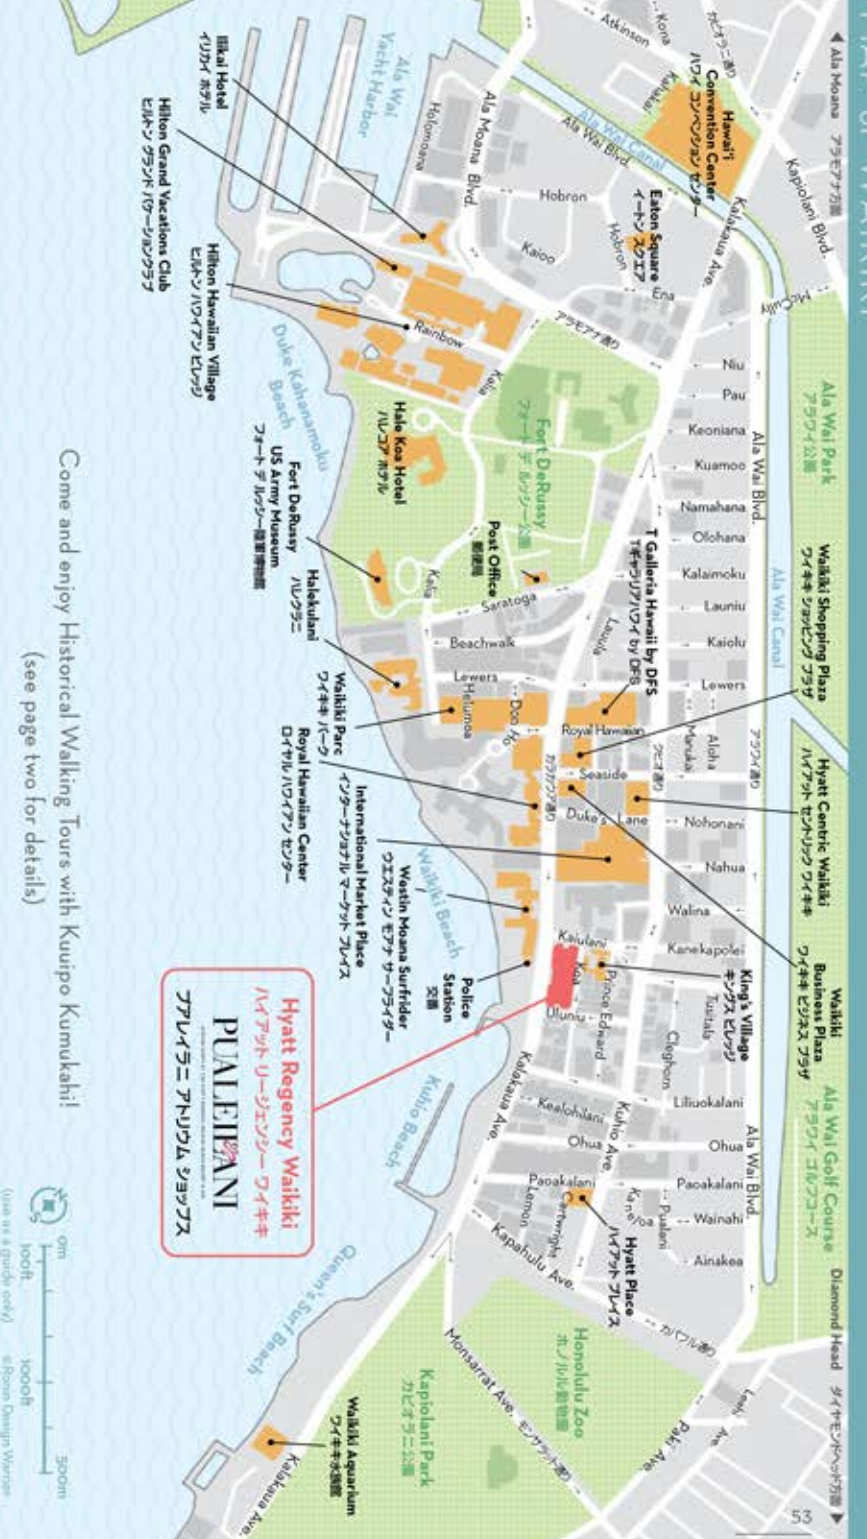

ルコア パリ

10分間のリフティング
トリートメント進呈

このクーポンをご提示ください。他のクーポンやディスカウントとの併用はできません。

伊黎玛雅

附贈皮肤紧致护理
十分钟皮肤紧致护理

出示此优惠券可享受十分钟皮肤紧致护理。不能同时使用其它折扣或优惠券。

ラコレ パリス

무료 리프팅 서비스
10분간 리프팅 서비스

쿠폰제시 시 10분간 무료 리프팅 서비스 제공. 타 쿠폰이나 할인 혜택과 중복 사용 불가

Complimentary Lifting
10 minutes lifting treatment

ネイルラボ

$50以上ご購入の方に
ギフト進呈

お会計の際にこのクーポンをお渡しください。セール品は対象外です。他のクーポンやディスカウントとの併用はできません。

拉波美甲沙龙

购物满$50赠送精美礼品

顾客请在结账时出示优惠券。本优惠不适用于打折商品。不能与其它折扣或优惠券同时使用。

네일라보

50달러 이상 구매시
사은품

구매시 쿠폰 제시 필수. 세일상품 구매시 쿠폰 사용 불가 타 쿠폰이나 할인 혜택과 중복 사용 불가.

日本語

FREE GIFT Spend $50 or more and receive a free gift

ウクレレハウス

$50以上お買い上げ
の方にギフト進呈

お会計の際にこのクーポンをお渡しください。他のクーポンやディスカウントとの併用はできません。

土著四弦琴店

购物满$50的顾客会获赠特别礼品。

顾客请在结账时出示优惠券。不能同时使用其它折扣或优惠券。

우쿨렐레 하우스

50달러 이상 구매시 선물

쿠폰 제시 필수. 타 쿠폰이나 할인 혜택과 중복 사용 불가

日本語

FREE GIFT with purchase over $50

ポルコム

Tシャツ2枚、ショーツ
またはポートショーツ1着、
サンダル1足で$99

お会計の際にこのクーポンをお渡しください。他のクーポンやディスカウントとの併用はできません。

钻石

两件T恤、
一条短裤或沙滩裤、
以及一双拖鞋仅售$99。

顾客请在结账时出示优惠券。不能同时使用其它折扣或优惠券。

볼콤

티셔츠 2장 $99,
반바지 1개나 수영
반바지 1개, 샌달 1켤레

쿠폰 제시 필수. 타 쿠폰이나 할인 혜택과 중복 사용 불가

$99 for 2 tee shirts, 1 short or boardshort, and 1 pair sandals

Come and enjoy Historical Walking Tours with Kuipo Kumukahi!
(see page two for details)

Hyatt Regency Waikiki
PULEALANI
777-75-7575